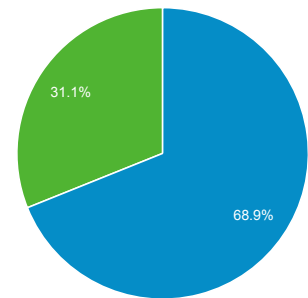

Oct 1, 2013 - Oct 31, 2013

Audience Overview

All Visits
100.00%

Overview

133,566 people visited this site

Visits 314,317	Unique Visitors 133,566	Pageviews 2,002,240
Pages / Visit 6.37	Avg. Visit Duration 00:05:56	Bounce Rate 43.32%
% New Visits 31.04%		

Returning Visitor New Visitor

Language	Visits	% Visits
1. sk	185,607	59.05%
2. sk-sk	41,984	13.36%
3. cs	30,639	9.75%
4. en-us	29,565	9.41%
5. en	11,227	3.57%
6. cs-cz	5,603	1.78%
7. en-gb	1,781	0.57%
8. hu	1,423	0.45%
9. hu-hu	1,314	0.42%
10. de	1,038	0.33%