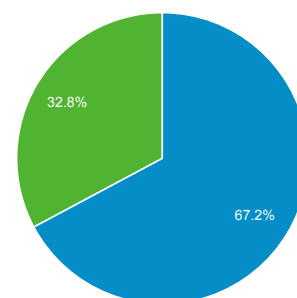

Jan 1, 2016 - Jan 31, 2016

Audience Overview

All Sessions
100.00%

Overview

Sessions
300,315

Users
125,423

Pageviews
1,487,716

Pages / Session
4.95

Avg. Session Duration
00:05:10

Bounce Rate
49.61%

% New Sessions
32.78%

Returning Visitor New Visitor

| Language | Sessions | % Sessions |
|-----------|----------|------------|
| 1. sk | 177,506 | 59.11% |
| 2. sk-sk | 63,244 | 21.06% |
| 3. en-us | 21,266 | 7.08% |
| 4. cs | 19,924 | 6.63% |
| 5. cs-cz | 4,871 | 1.62% |
| 6. en-gb | 2,807 | 0.93% |
| 7. en | 2,294 | 0.76% |
| 8. hu | 1,333 | 0.44% |
| 9. cs-sk | 1,291 | 0.43% |
| 10. hu-hu | 957 | 0.32% |