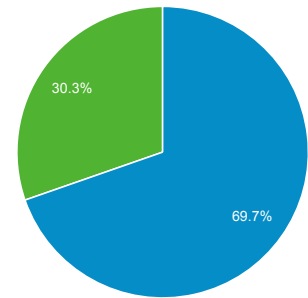

http://motoride.sk - http://motoride.sk
motoride.sk

Audience Overview

Aug 1, 2013 - Aug 31, 2013

● % of visits: 100.00%

Overview

160,544 people visited this site

■ Returning Visitor ■ New Visitor

Language	Visits	% Visits
1. sk	225,454	58.81%
2. sk-sk	53,047	13.84%
3. cs	37,075	9.67%
4. en-us	35,162	9.17%
5. en	15,654	4.08%
6. cs-cz	6,558	1.71%
7. en-gb	1,985	0.52%
8. hu	1,575	0.41%
9. hu-hu	1,496	0.39%
10. de	1,105	0.29%