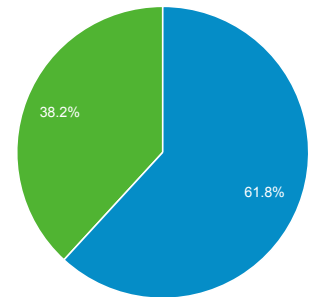

May 30, 2017 - Jun 29, 2017

Audience Overview

All Users
100.00% Sessions

Overview

Sessions
297,498

Users
154,225

Pageviews
1,033,262

Pages / Session
3.47

Avg. Session Duration
00:03:19

Bounce Rate
59.68%

% New Sessions
38.14%

Returning Visitor (Blue) | New Visitor (Green)

Language	Sessions	% Sessions
1. sk	182,982	61.51%
2. sk-sk	62,447	20.99%
3. en-us	20,752	6.98%
4. cs	15,514	5.21%
5. cs-cz	4,478	1.51%
6. en-gb	3,541	1.19%
7. hu	1,646	0.55%
8. en	1,016	0.34%
9. de	907	0.30%
10. hu-hu	797	0.27%